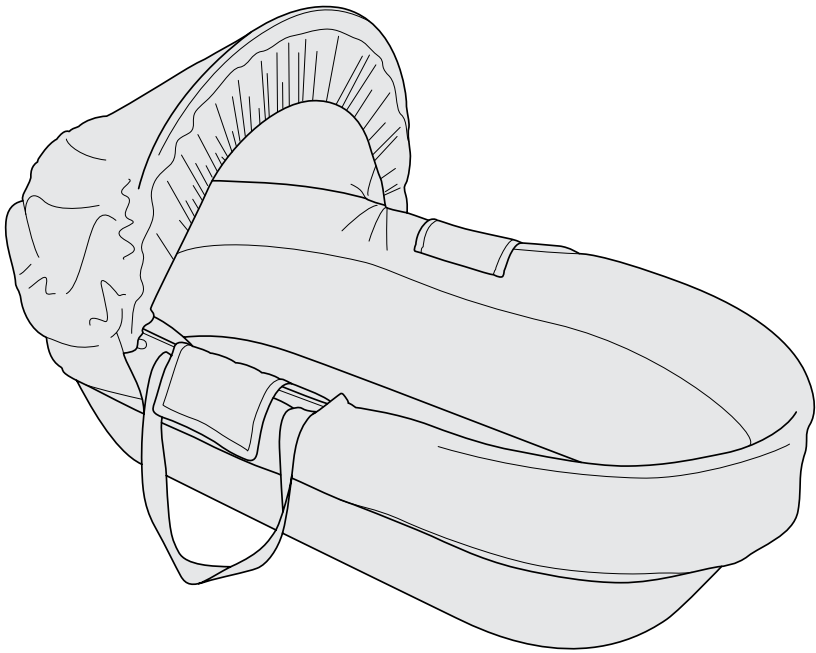

for **mamas
& papas**

x1

<15m

SHMB_0416_0715_V2

© Mamas & Papas Ltd. 2015

Moses Basket