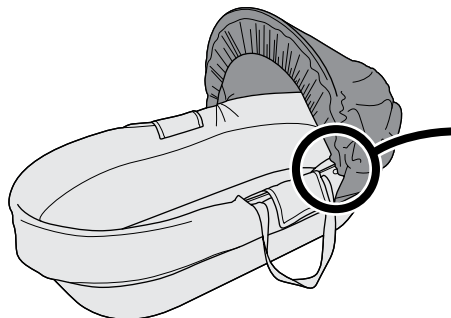

Assembling the Moses Basket

Wadded Cover

This can be used to add additional warmth in the colder months.

Mattress

Place in the moses basket with the opening into the cover facing the bottom of the basket.

Moses Basket Liner

Place the liner in the basket and push the flaps between the handles, then tie the fabric ties together. Designs may vary from illustrated.

Optional – Wadding Liner

This can be used to add additional warmth in the colder months.

Shnuggle™ Moses Basket

Removing and Adjusting the Hood

⚠ WARNING: Contains small parts, keep out of reach of children

Removing the Hood

To wash or replace the hood, remove the locking nuts on the bottom of the hood arms.